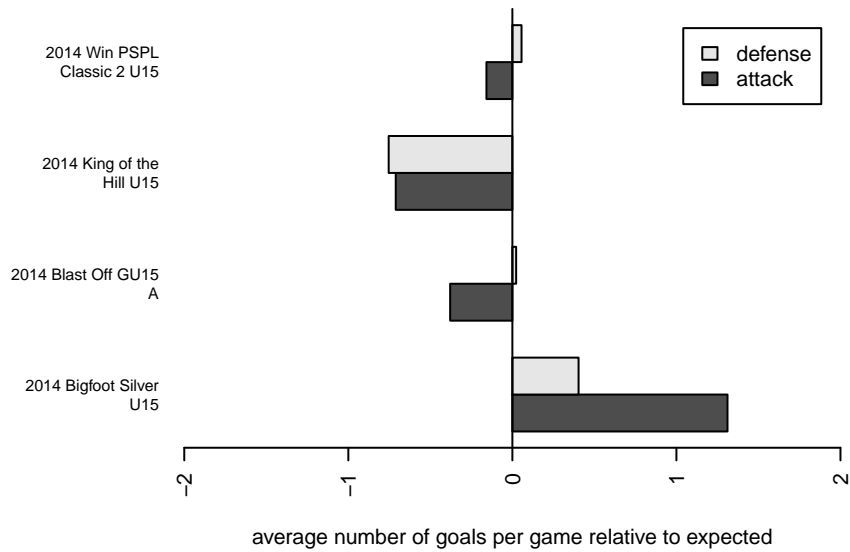

Venues played:
 2014 King of the Hill U15
 2014 Blast Off GU15 A
 2014 Bigfoot Silver U15
 2014 Win PSPL Classic 2 U15

West Narrows FC Blue G99
 Dots are actual minus expected GF (blue circles) and GA (red triangles).
 Blue line is smoothed change in attack strength. Red is smoothed change in defense strength.

**attack and defense variance (black dot)
relative to other teams
and top 10 in region**

**attack and defense rating
relative to others at age
and all opponents in last 13 months**

**attack and defense rating
relative to others at age
and all opponents in last 13 months**

Performance relative to 13 month average

Performance relative to 13 month average

Distribution of opponents
 Red = Lose zone, Blue = Win zone, Green = Even
 Black line separates win/lose zones

lot. A=Neither has attack advantage, B=Opponent has both attack and defense advantage, C=Opponent has both attack and defense disadvantage, D=Both have