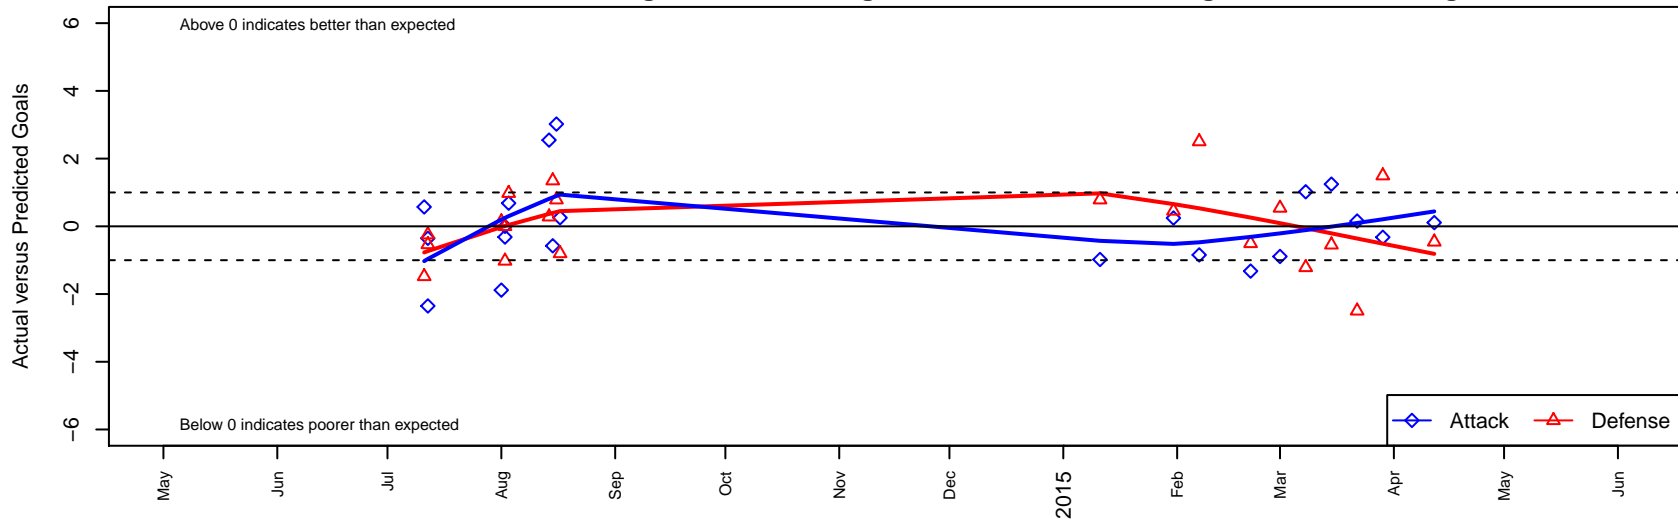

West Narrows FC Blue G99

West Narrows FC
 Gig Harbor, WA
 G99 total strength=1140
 attack=3.93 defense=2.69
 spr league = Win PSPL Classic 2 U15

alt names used:
 WEST NARROWS FC G99 (WA)
 West Narrows FC Blue '99
 West Narrows FC G 99
 West Narrows F.C. Blue 99

Venues played:
 2014 King of the Hill U15
 2014 Blast Off GU15 A
 2014 Bigfoot Silver U15
 2014 Win PSPL Classic 2 U15

West Narrows FC Blue G99
 Dots are actual minus expected GF (blue circles) and GA (red triangles).
 Blue line is smoothed change in attack strength. Red is smoothed change in defense strength.

**attack and defense variance (black dot)
relative to other teams
and top 10 in region**

**attack and defense rating
relative to others at age
and all opponents in last 13 months**

**attack and defense rating
relative to others at age
and all opponents in last 13 months**

Performance relative to 13 month average

Performance relative to 13 month average

Distribution of opponents
 Red = Lose zone, Blue = Win zone, Green = Even
 Black line separates win/lose zones

lot. A=Neither has attack advantage, B=Opponent has both attack and defense advantage, C=Opponent has both attack and defense disadvantage, D=Both have