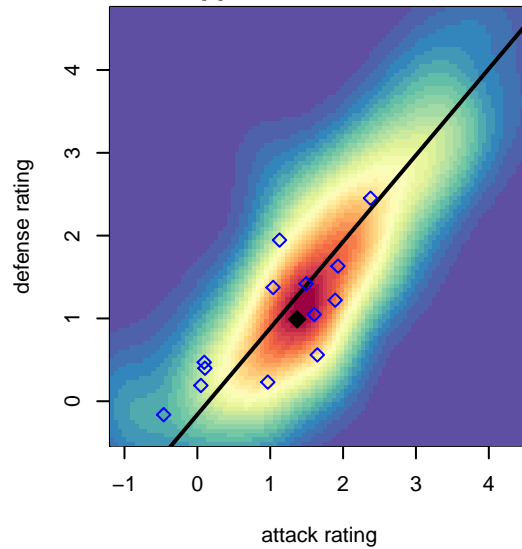

West Narrows FC Blue G99

West Narrows FC
 Gig Harbor, WA
 G99 total strength=1140
 attack=3.93 defense=2.69
 spr league = Win PSPL Classic 2 U15

alt names used:
 WEST NARROWS FC G99 (WA)
 West Narrows FC Blue '99
 West Narrows FC G 99
 West Narrows F.C. Blue 99

Venues played:
 2014 King of the Hill U15
 2014 Blast Off GU15 A
 2014 Bigfoot Silver U15
 2014 Win PSPL Classic 2 U15

West Narrows FC Blue G99
 Dots are actual minus expected GF (blue circles) and GA (red triangles).
 Blue line is smoothed change in attack strength. Red is smoothed change in defense strength.

**attack and defense variance (black dot)
relative to other teams
and top 10 in region**

**attack and defense rating
relative to others at age
and all opponents in last 13 months**

**attack and defense rating
relative to others at age
and all opponents in last 13 months**

Performance relative to 13 month average

Performance relative to 13 month average

Distribution of opponents
 Red = Lose zone, Blue = Win zone, Green = Even
 Black line separates win/lose zones

lot. A=Neither has attack advantage, B=Opponent has both attack and defense advantage, C=Opponent has both attack and defense disadvantage, D=Both have