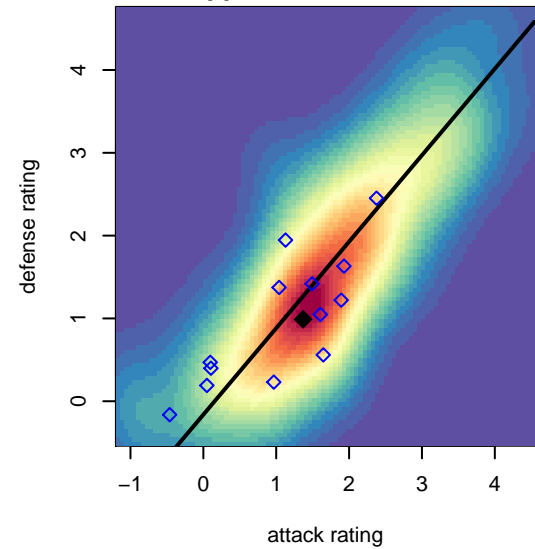

West Narrows FC Blue G99

West Narrows FC
 Gig Harbor, WA
 G99 total strength=1140
 attack=3.93 defense=2.69
 spr league = Win PSPL Classic 2 U15

alt names used:
 WEST NARROWS FC G99 (WA)
 West Narrows FC Blue '99
 West Narrows FC G 99
 West Narrows F.C. Blue 99

Venues played:
 2014 King of the Hill U15
 2014 Blast Off GU15 A
 2014 Bigfoot Silver U15
 2014 Win PSPL Classic 2 U15

West Narrows FC Blue G99
 Dots are actual minus expected GF (blue circles) and GA (red triangles).
 Blue line is smoothed change in attack strength. Red is smoothed change in defense strength.

**attack and defense variance (black dot)
relative to other teams
and top 10 in region**

**attack and defense rating
relative to others at age
and all opponents in last 13 months**

**attack and defense rating
relative to others at age
and all opponents in last 13 months**

Performance relative to 13 month average

Performance relative to 13 month average

Distribution of opponents
 Red = Lose zone, Blue = Win zone, Green = Even
 Black line separates win/lose zones

lot. A=Neither has attack advantage, B=Opponent has both attack and defense advantage, C=Opponent has both attack and defense disadvantage, D=Both have