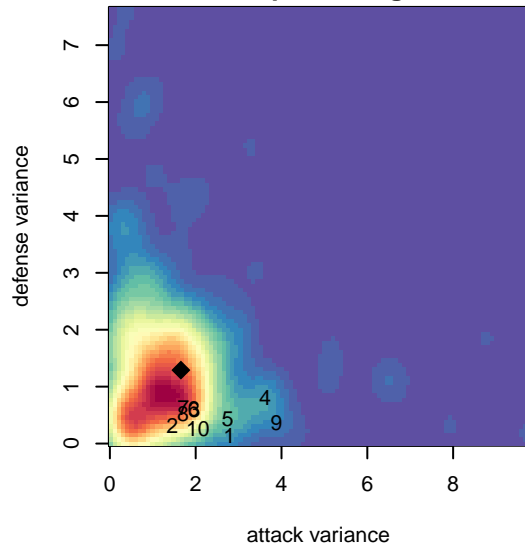

West Narrows FC Blue G99

West Narrows FC
 Gig Harbor, WA
 G99 total strength=1140
 attack=3.93 defense=2.69
 spr league = Win PSPL Classic 2 U15

alt names used:
 WEST NARROWS FC G99 (WA)
 West Narrows FC Blue '99
 West Narrows FC G 99
 West Narrows F.C. Blue 99

Venues played:
 2014 King of the Hill U15
 2014 Blast Off GU15 A
 2014 Bigfoot Silver U15
 2014 Win PSPL Classic 2 U15

West Narrows FC Blue G99
 Dots are actual minus expected GF (blue circles) and GA (red triangles).
 Blue line is smoothed change in attack strength. Red is smoothed change in defense strength.

**attack and defense variance (black dot)
relative to other teams
and top 10 in region**

**attack and defense rating
relative to others at age
and all opponents in last 13 months**

**attack and defense rating
relative to others at age
and all opponents in last 13 months**