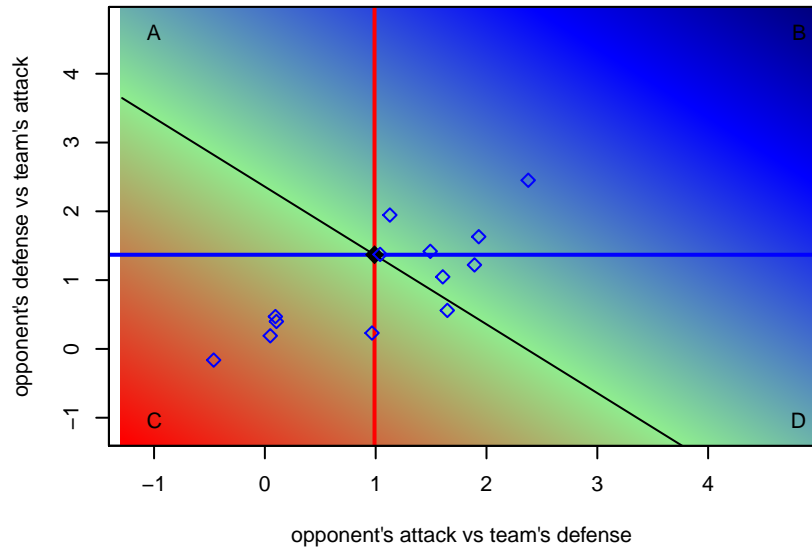

Venues played:
 2014 King of the Hill U15
 2014 Blast Off GU15 A
 2014 Bigfoot Silver U15
 2014 Win PSPL Classic 2 U15

West Narrows FC Blue G99
 Dots are actual minus expected GF (blue circles) and GA (red triangles).
 Blue line is smoothed change in attack strength. Red is smoothed change in defense strength.

**attack and defense variance (black dot)
relative to other teams
and top 10 in region**

**attack and defense rating
relative to others at age
and all opponents in last 13 months**

**attack and defense rating
relative to others at age
and all opponents in last 13 months**

Performance relative to 13 month average

Performance relative to 13 month average

Distribution of opponents
 Red = Lose zone, Blue = Win zone, Green = Even
 Black line separates win/lose zones

lot. A=Neither has attack advantage, B=Opponent has both attack and defense advantage, C=Opponent has both attack and defense disadvantage, D=Both have